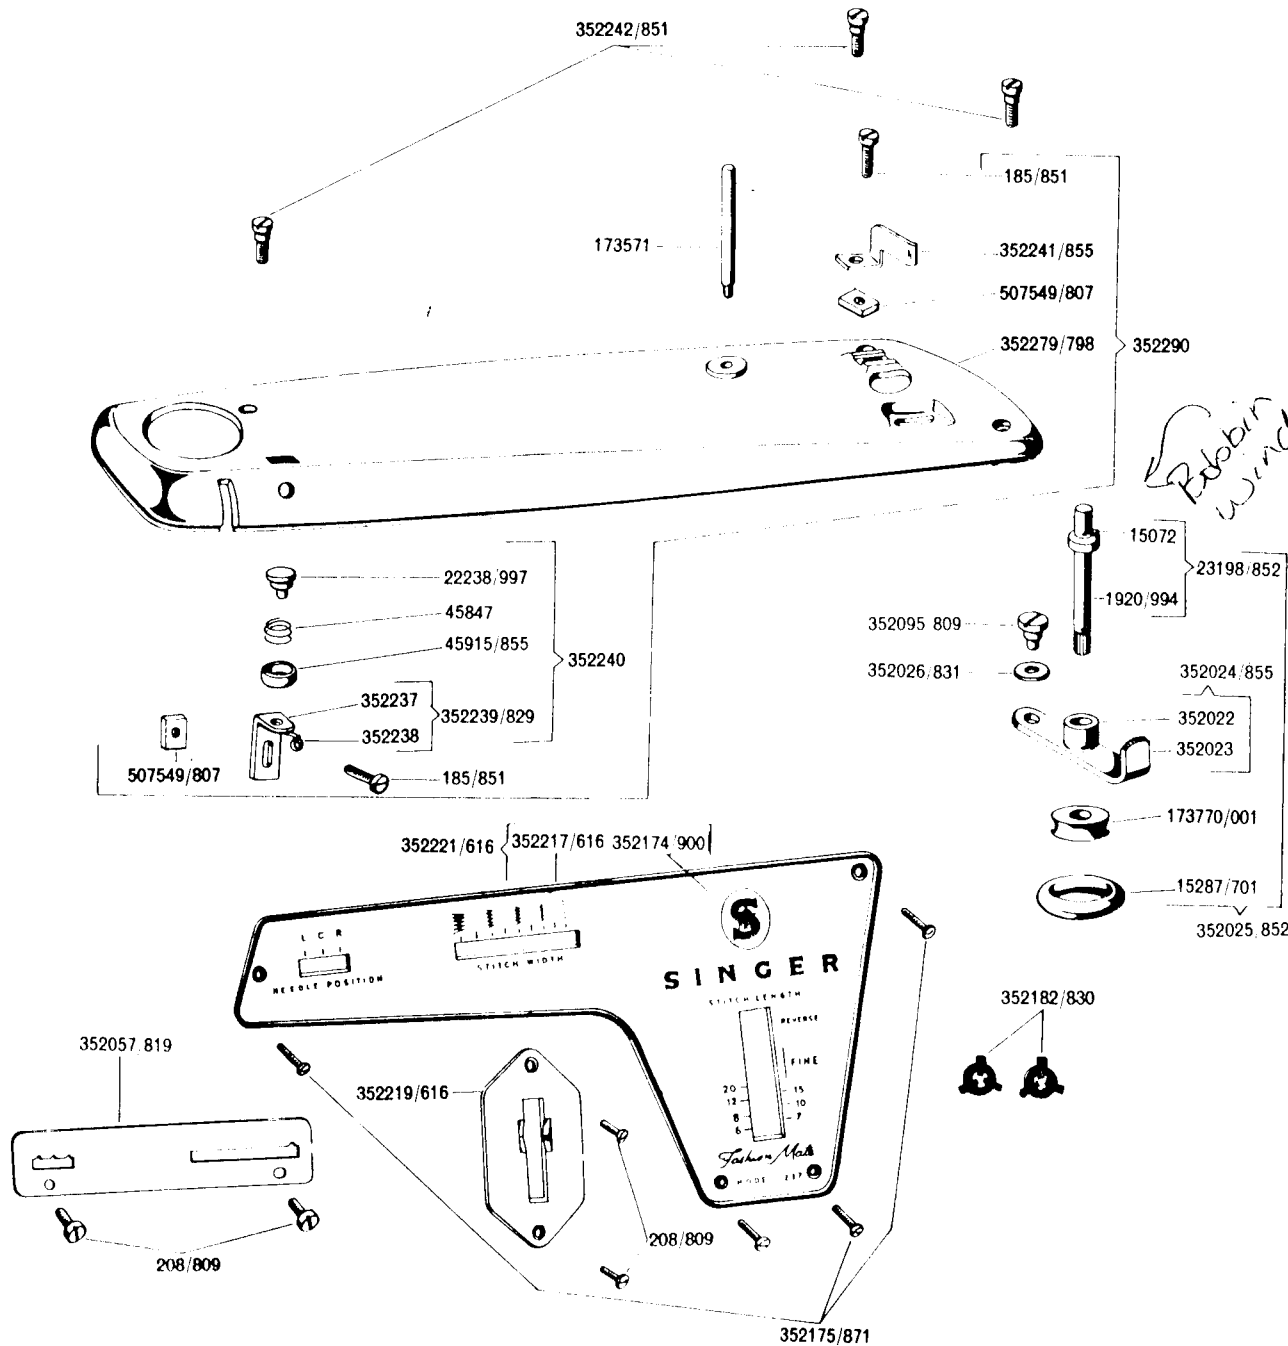

## List of Parts-Machine No. 237 M 23

### ATTACHMENT SET 171148

81348	Bobbins (3)
161295	Screwdriver (SM)
161307	Threader Wire
161455	Presser foot (Applique)
2020 (15x1)	Needles 14 (3)

From the library of: [Diamante Corp](#)

# List of Parts-Machine No. 237 M 23

From the library of: **Robson Needle Corp**

model 52

**SINGER**

Accessories  
**237**  
Sewing Machine

*What's new for tomorrow is at SINGER today!*

# List of Parts-Machine No. 237 M 23