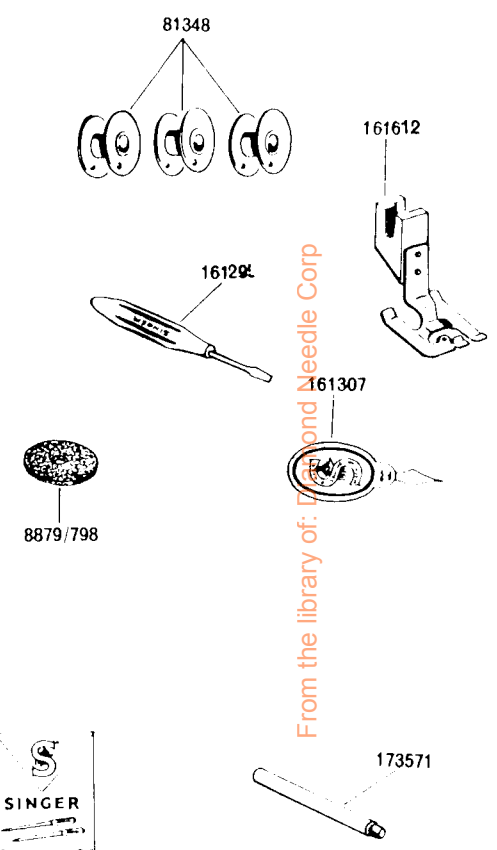

## List of Parts-Machine No. 237 M 23

### ATTACHMENT SET 171148

81348	Bobbins (3)
161295	Screwdriver (SM)
161307	Threader Wire
161455	Presser foot (Applique)
2020 (15x1)	Needles 14 (3)

From the library of: [Diamante Corp](#)

# List of Parts-Machine No. 237 M 23

From the library of: **Robson Needle Corp**

model 52

**SINGER**

Accessories  
**237**  
Sewing Machine

*What's new for tomorrow is at SINGER today!*

# List of Parts-Machine No. 237 M 23